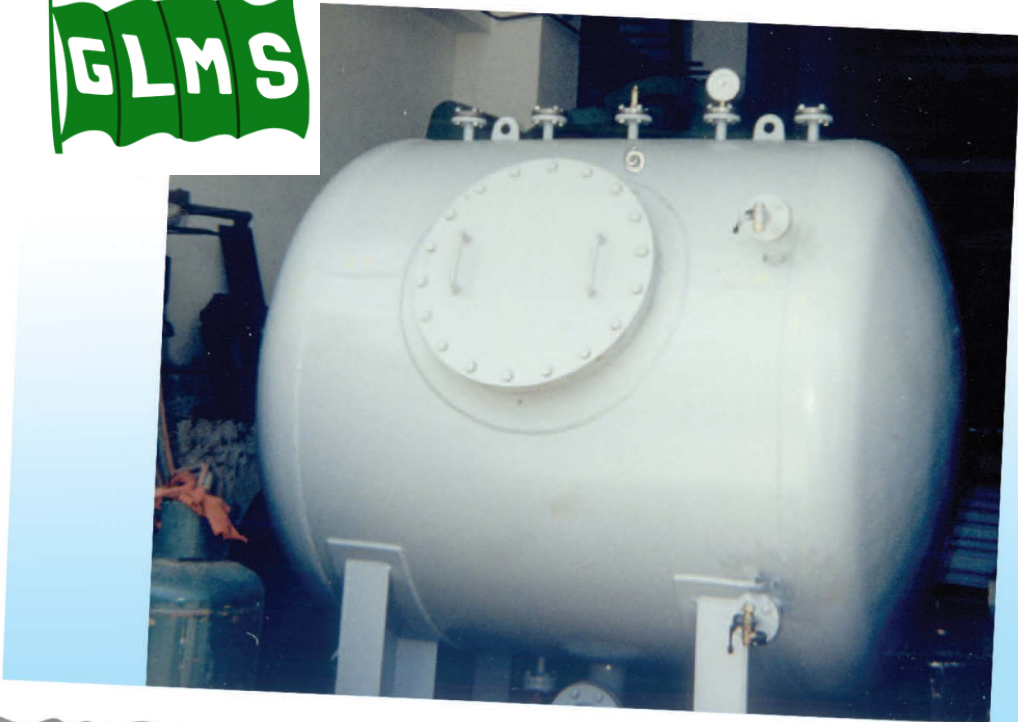

Air Vent Head

CODE	87232 - 872332
------	----------------

Storm Valve

CODE	754201 - 754296
------	-----------------

Flotation Disc S.S. For Air Vent Head

CODE	8723X
------	-------

Constructive Department

Our expertise goes one step further with our technical department workers.

Manholes

Reducers of different inches

Scuppers

Filters

Filters

Air Ventilators

Shafts of Various dimensions, quality to use

Sprinkler Tank