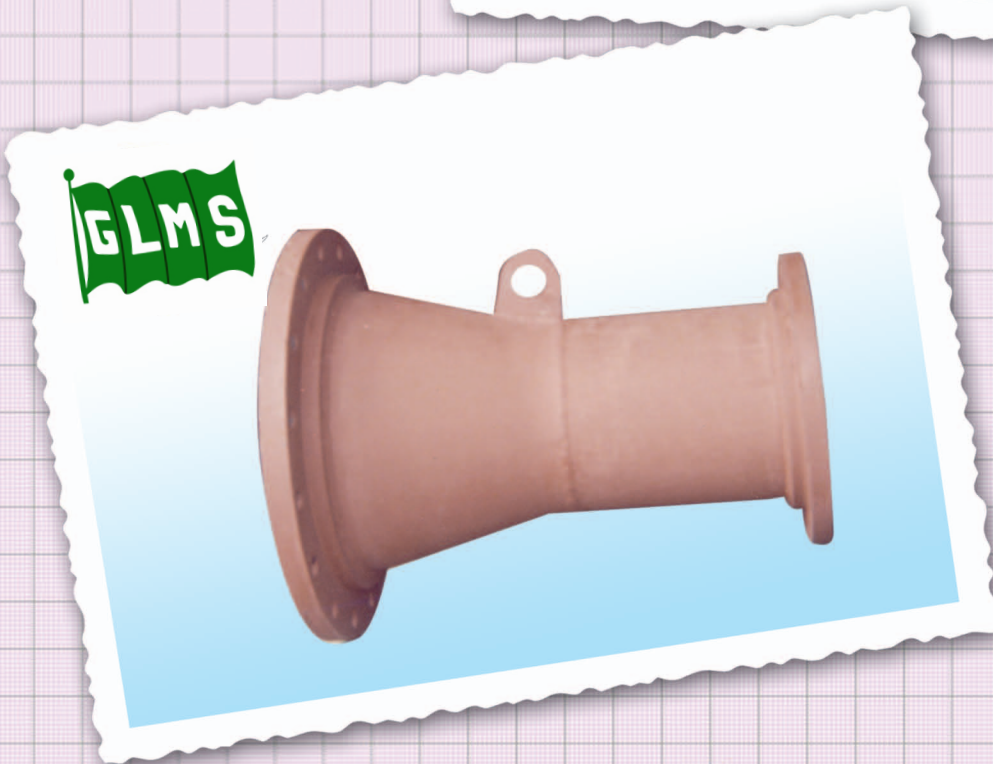

Air Vent Head

CODE	87232 - 872332
------	----------------

Storm Valve

CODE	754201 - 754296
------	-----------------

Flotation Disc S.S. For Air Vent Head

CODE	8723X
------	-------

Constructive Department

Our expertise goes one step further with our technical department workers.

We are able to manufacture and solve any problem that may come up, both by repairing a damaged merchantal part or by replacing it with a new one.

**Water-Tight
Doors**

**Air Vent Heads
- Din Type**

Tankers Hatch Covers

Manholes

Reducers of different inches

Scuppers

Filters

Filters

Air Ventilators

Shafts of Various dimensions, quality to use

Sprinkler Tank