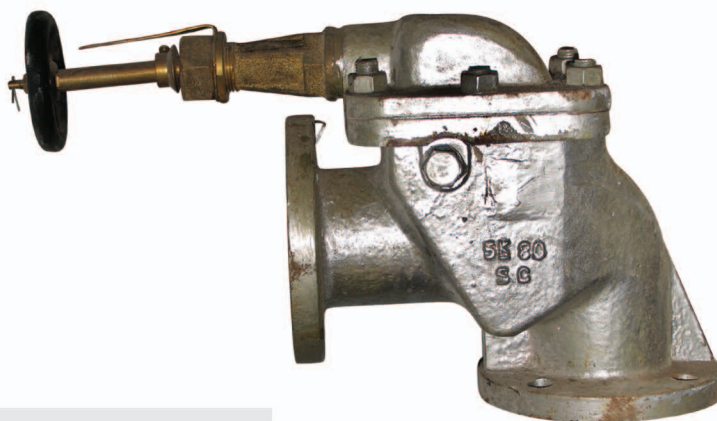

Air Vent Head

CODE	87232 - 872332
------	----------------

Storm Valve

CODE	754201 - 754296
------	-----------------

Flotation Disc S.S. For Air Vent Head

CODE	8723X
------	-------

Constructive Department

Our expertise goes one step further with our technical department workers.

We are able to manufacture and solve any problem that may come up, both by repairing a damaged merchantal part or by replacing it with a new one.

**Water-Tight
Doors**

**Air Vent Heads
- Din Type**

Tankers Hatch Covers

Manholes

Reducers of different inches

Scuppers

Filters

Filters

Air Ventilators

Shafts of Various dimensions, quality to use

Sprinkler Tank