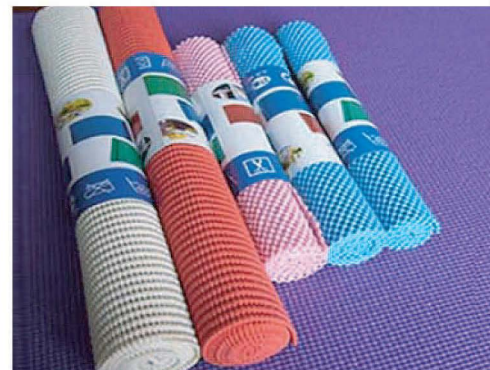

Wool 100% Blankets
Wool 100% Acryl Blankets
Wool 70% Rayon
& 30% Acryl

Pillows

Filled with kapok, shredded polyurethane foam or chicken or duck feather and covered in line like striped cotton tick.

CODE	Description
150281	Pillow, polyurethane form.600×400mm
150282	Pillow, polyurethane kapok.600×400mm

Pillow cases

CODE	Description
150286	Pillow case white,750×500×200 mm
150287	Pillow case blue,750×500×200 mm

Towels

Made of 100% cotton for durability and absorption. Looped cotton fabric on both sides.

CODE	Name	Colour	Size mm	Weight Per Sht
150601	Bath	White	730×1330	315 gm
150602		Blue		
150606	Face	White	390×1000	115 gm
150607		Blue		
150611	Sweat	White	300×760	30 gm

CODE	Size mm	Colour
150301	1400×2000	White
150302		Camel
150303		Blue
150306	1500×2000	Blue
150311	1800×2300	White
150312		Camel
150313		Blue
150316	1800×2400	Camel

Non - Skid Sheeting

Rubber made mesh sheet, Used for preventing dishes, etc. from slipping on a smooth surface. Thickness 2 mm, width 600mm or 800mm, length 30 mtr/bolt. Sold by length at random. Minimum length is one meter.