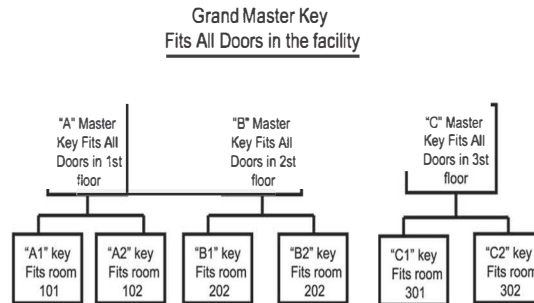

Mortise Latches with Level

Handle Model OHS-2110

For Passage Doors. Made of brass and chrome plate finished.

490107	Mortise latch with lever handle Model OHS-2110 (left or right hand of lock)	Set
--------	---	-----

Indicator Mortise Locks with Lever

Handle Model OHS-2270

For Private Room, Passage, Store Room and Toilet Doors Made of brass and chrome plate finished.

490113	Cylinder mortise lock with lever handle Model OHS-2320 (left or right hand of lock)	Set
--------	---	-----

Lever Tumbler Mortise Locks with Lever Handle

Model OHS-2320

For Passage and Store Room Doors. Made of brass and chrome plate finished.

490133	Lever tumbler mortise lock with lever handle Model OHS-2410 (left or right hand of lock)	Set
--------	--	-----

Master Key System Padlocks and Key

Below is an example of a building where each door is individually keyed with one master key to control each floor and a grand master key to open every door.

CODE	Description	Size
490511	Padlock master key ,brass	40mm
490512	Padlock master key ,brass	50mm
490513	Padlock master key ,brass	60mm
490514	Master key only for padlock	