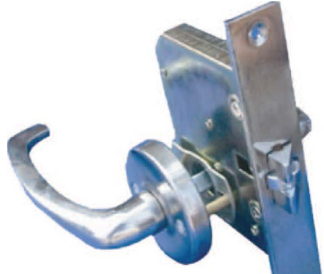

Mortise Latches with Level

Handle Model OHS-2110

For Passage Doors. Made of brass and chrome plate finished.

490107	Mortise latch with lever handle Model OHS-2110 (left or right hand of lock)	Set
--------	---	-----

Indicator Mortise Locks with Lever

Handle Model OHS-2270

For Private Room, Passage, Store Room and Toilet Doors Made of brass and chrome plate finished.

490113	Cylinder mortise lock with lever handle Model OHS-2320 (left or right hand of lock)	Set
--------	---	-----

Lever Tumbler Mortise Locks with Lever Handle

Model OHS-2320

For Passage and Store Room Doors. Made of brass and chrome plate finished.

490133	Lever tumbler mortise lock with lever handle Model OHS-2410 (left or right hand of lock)	Set
--------	--	-----

Master Key System Padlocks and Key

Below is an example of a building where each door is individually keyed with one master key to control each floor and a grand master key to open every door.

CODE	Description	Size
490511	Padlock master key ,brass	40mm
490512	Padlock master key ,brass	50mm
490513	Padlock master key ,brass	60mm
490514	Master key only for padlock	