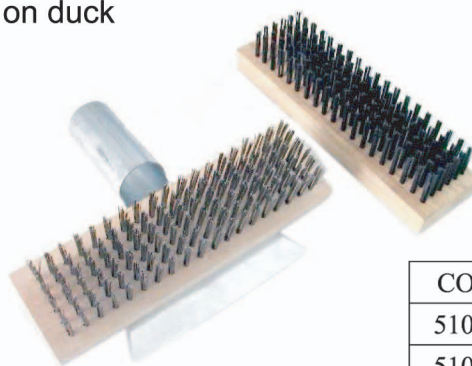

Wool		Nylon	
CODE	Size mm	CODE	Size mm
510334	100	510349	100
510336	150	510351	150
510338	200	510353	200
510340	250	510355	250
510342	300	510357	300

Mini Paint Rollers

Small sized roller designed for painting radiator, trim or other narrow surface. The inner diameter of the roller set up is 14 mm.

CODE	Width	Description	Unit
510461	100mm	Complete with Handle	Set
510462	100mm	Spare Roller only	Pc

Wire Deck Brushes

Used for sweeping rough floors or scraping surface rust on duck

CODE	Description
510630	With 1200mm long handle
510631	Wire brush head only

Soft Bristle Sweeping Brushes

CODE		
W/Long Handle	Head Only	Width mm
510623	510624	300

Wire Cup-Brushes

Designed for high speed operation on pneumatic or electric scaling and sanding machines

CODE	Type	Cup(Wheel) O.D.mm×Arbor(Inch)	Thickness mm
510761	Standard Cup	75×5/8	25
510762		100×5/8	30
510763		150×7/8	40
510666	Knot Type Cup	75×5/8	25
510767		100×5/8	30
510768		150×5/8	40
510771	Standard Wheel	75×3/8	15
510772		100×3/8	17
510773		125×3/2	17
510774		150×3/4	25
510775		200×3/4	25
510776		250×1	25
510777		300×1	25
510785	Threaded NutType	75×M10 thread	
510786	Shaft		Wheel shape Cup shape
510787	Welded Type	50×6mm arbor	